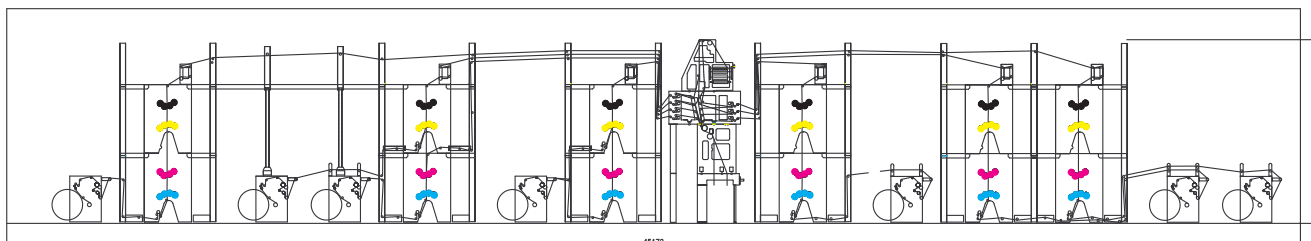

Features:

- Latest Shaftless drives technology
- Single wall for H type print unit
- Easy removal of gear side covers
- Extra wide (50 mm) bearers for plate and blanket cylinders
- Bigger diameter rollers for ink train
- Pneumatically operated ink washing device
- Close loop color and cut off control system from Quadtech

HILINE AT TRIBUNE TRUST, JALANDHAR, INDIA